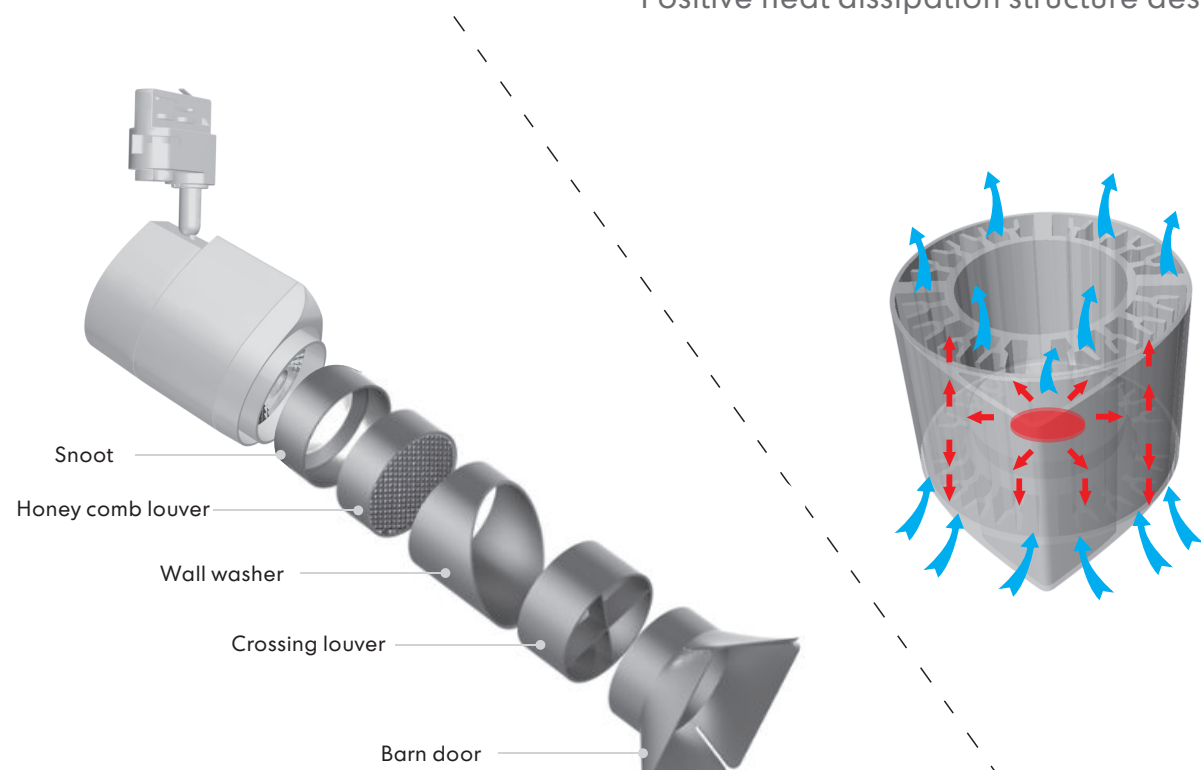

CAMETA LENS
High transparency
Even light
Protect human's eye

Rich Accessories
Achieve various light effects+
Low UGR+wall washer etc.
with 5 kinds of lamp rings

Patented water-drop design
Uniqueness protected by patented design
Self-cleaning technology, no maintenance cost

SHARP TIGER
2000-3000K color range
CRI 90+

How will water-drop serve you?

Precise and variable accent lighting in the shop and retail sector.

- Dimming: Triac dimming or non-dimming
- CAMETA anti-glare solution
- High efficacy: >90lm/W, A+ Energy Class
- Integral driver design, isolated circuit, High PF 0.95
- Passive cooling achieved by innovative thermal design
- Metal Halide replacement: from 20W-70W
- Instant start, environment friendly
- Special chips for Bakery, Clothing, Fresh and Museum etc.
- Rich accessories to create different lighting effect.

- 2700K/4000K/5000K and High CRI90+ available
- White/Black/Silver finish color available

Diagram of unique Water-drop LED track light

Accessories

Advanced Heat dissipation Technology

Positive heat dissipation structure design