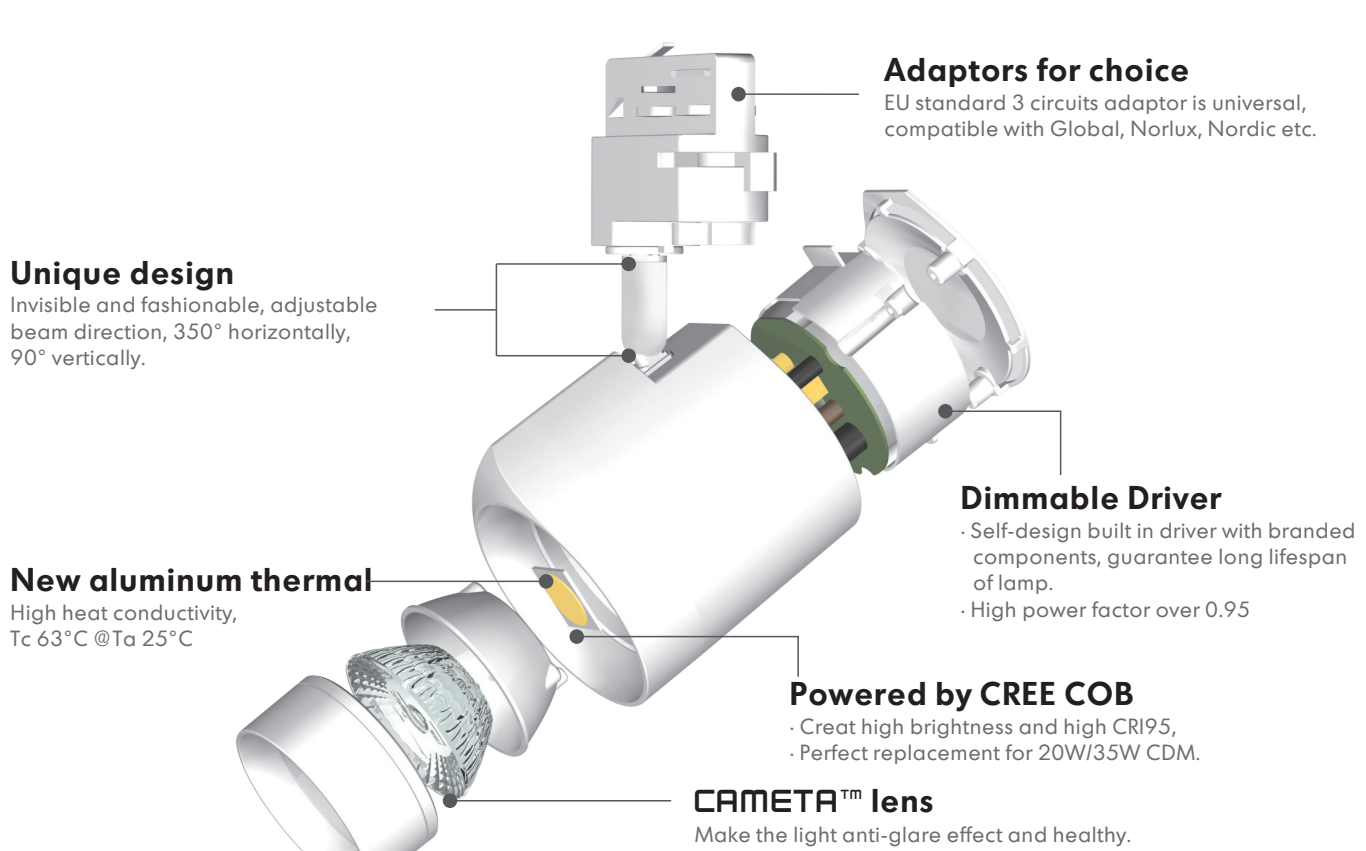

Diagram of unique Water-drop LED track light