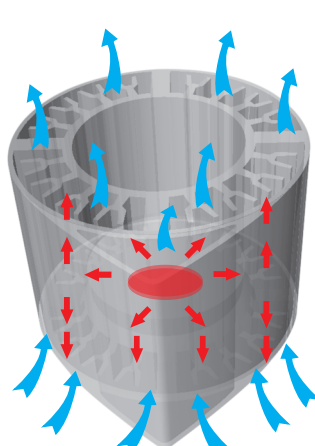

Accessories

Advanced Heat dissipation Technology

Positive heat dissipation structure design

Http: //www.kinglumi.com E-mail: sales@kinglumi.com
Tel: +0086-755-29516789 33985808
Fax: 0086-755-29516769
Add: Bldg 3,Nangang Third Industrial Zone,
Tangtou,Shiyan Town,Baoan District,
Shenzhen City,China 518108

**Professional,Unique,Comfortable
LED Lighting**