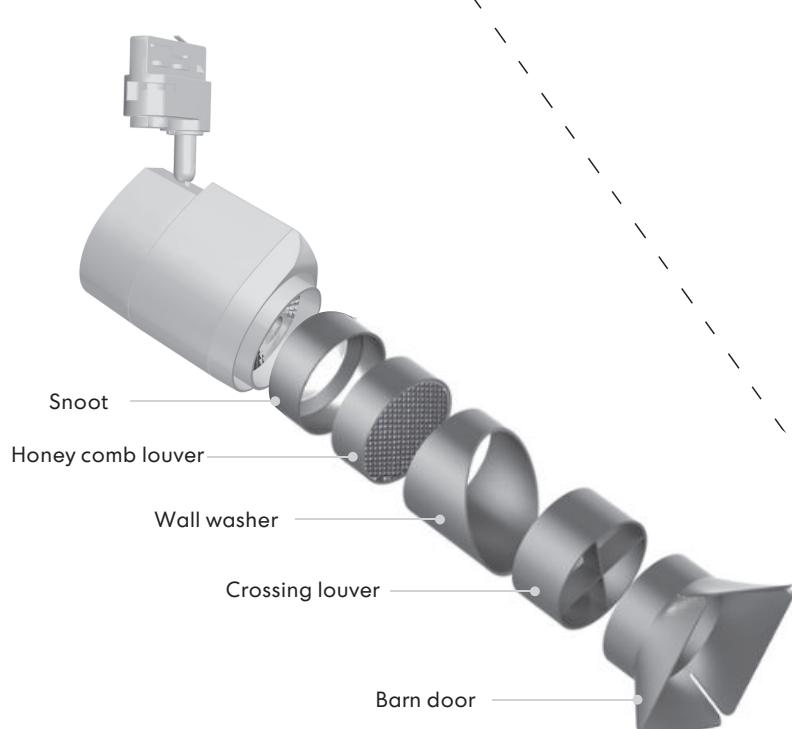

Accessories

Advanced Heat dissipation Technology

Positive heat dissipation structure design

Http: //www.kinglumi.com E-mail: sales@kinglumi.com
Tel: +0086-755-29516789 33985808
Fax: 0086-755-29516769
Add: Bldg 3,Nangang Third Industrial Zone,
Tangtou,Shiyan Town,Baoan District,
Shenzhen City,China 518108

**Professional,Unique,Comfortable
LED Lighting**