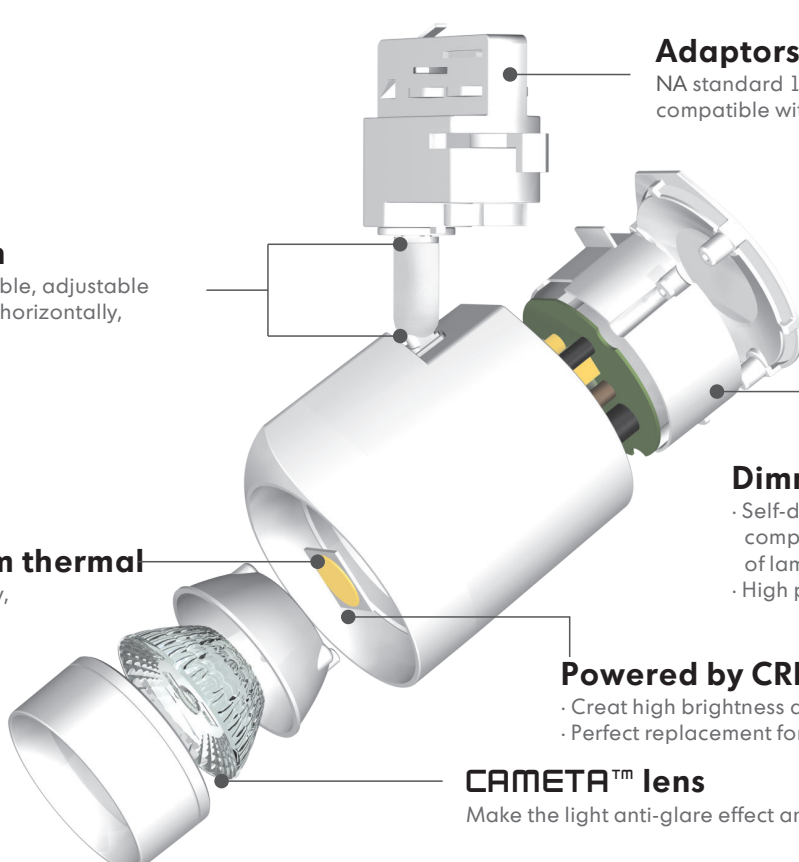

New aluminum thermal

High heat conductivity,
Tc 63°C @ Ta 25°C

Adaptors for choice

NA standard 1 circuit adaptor is universal,
compatible with Halo, Juno, Lightolier, Global etc.

Dimmable Driver

- Self-design built in driver with branded
  components, guarantee long lifespan
  of lamp.
- High power factor over 0.95

Powered by CREE COB

- Create high brightness and high CRI95,
- Perfect replacement for 20W/35W CDM.

CAMETA™ lens

Make the light anti-glare effect and healthy.