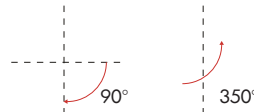

Diagram of unique Water-drop LED track light

Unique design

Invisible and fashionable, adjustable
beam direction, 350° horizontally,
90° vertically.