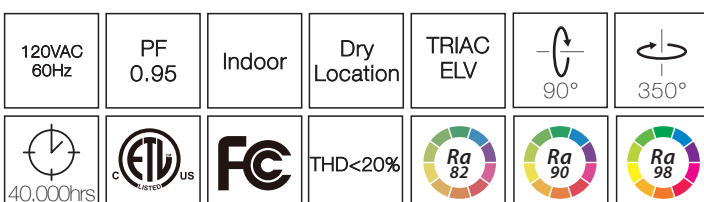

### Ordering Information

	SERIES	WATTAGE	ADAPTER	CRI	COLOR	BEAM ANGLE	POWER SUPPLY	VOLTAGE	FINISH
	TR-039.C01	8W/670lm	H-TYPE J-TYPE L-TYPE  * One Circuit Compatible Only	82 90 98	2700K 3000K 3500K 4000K 5000K	Narrow 24° Medium 38° Wide 60°	Phase Dimming (120V dimming only)	120V	White Black Silver
	TR-040.C01	8W/700lm							
	TR-041.C01	10W/800lm							